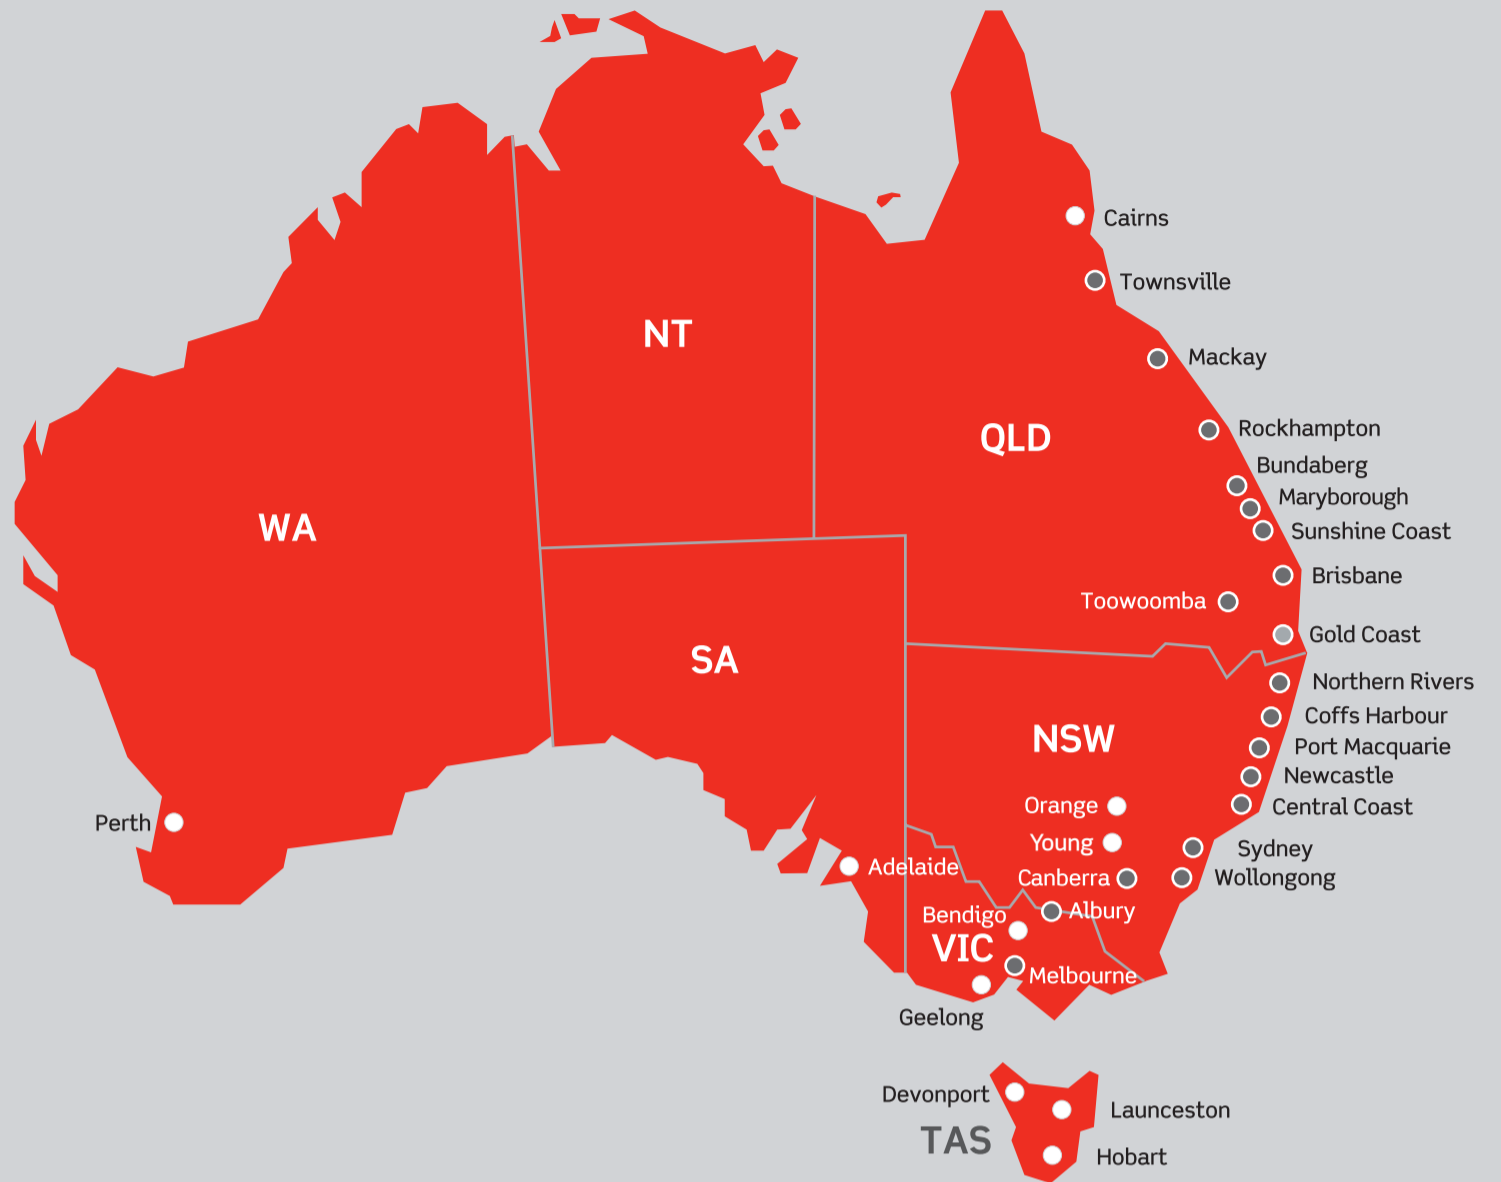

Pricing from Gold Coast

Zones

Zone 1	Gold Coast
Zone 2	Queensland Brisbane Bundaberg Mackay Maryborough Rockhampton Sunshine Coast Toowoomba Townsville
	New South Wales Albury Canberra Central Coast Coffs Harbour Newcastle Northern Rivers Port Macquarie Sydney Wollongong
	Victoria Melbourne
Zone 3	Adelaide Bendigo Cairns Devonport Geelong Hobart Launceston Orange Perth Young
Zone 4	Rest of Australia

	Zone 1 (inc. GST)	Zone 2 (inc. GST)	Zone 3 (inc. GST)	Zone 4 (inc. GST)
up to 500g	\$6.20	\$7.50	\$7.95	\$26.90
up to 1kg	\$8.25	\$9.30	\$9.95	\$28.90
up to 3kg	\$9.55	\$10.20	\$13.10	\$32.05
up to 5kg		\$12.50	\$14.50	\$33.45
up to 10kg		\$19.95	\$23.95	\$42.90
up to 15kg		\$22.00	\$26.95	\$45.90
up to 25kg		\$26.00	\$38.95	\$57.90