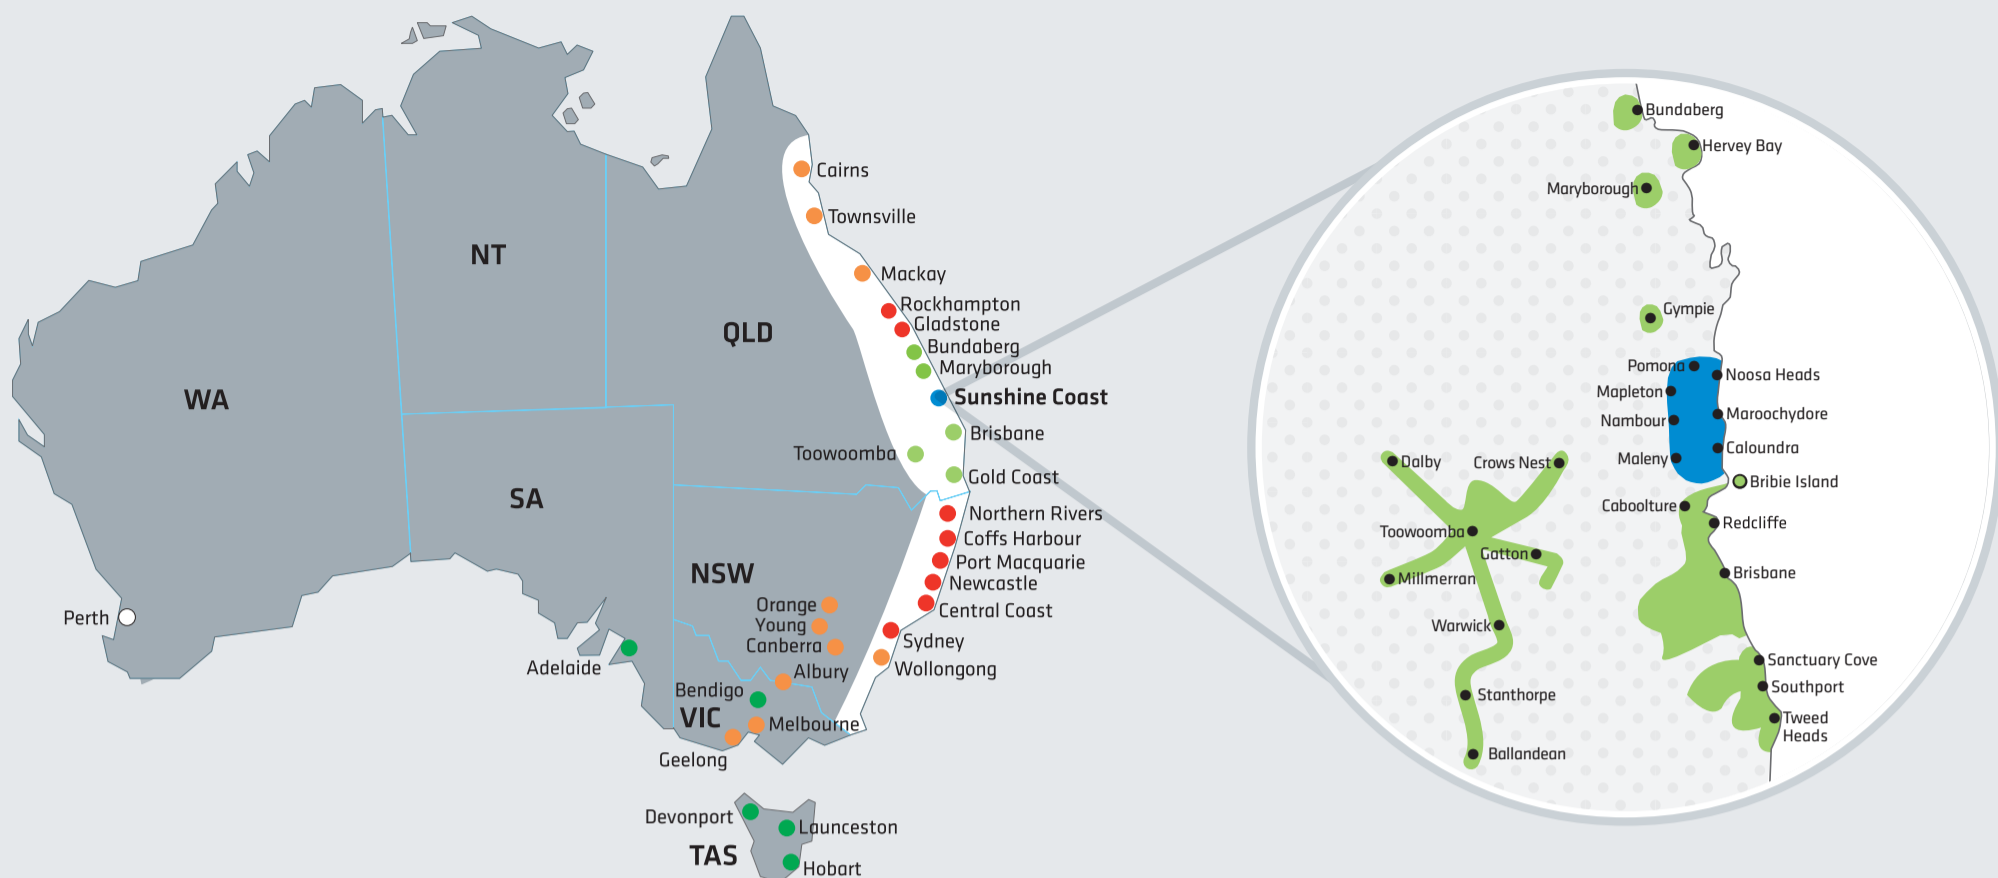

# Pricing from Sunshine Coast Level 1

## Transit times<sup>#</sup>

| Local zone      | Some outer regions and residential areas serviced once daily |
|-----------------|--|
| Adelaide        | 5 days   |
| Albury          | 3 days   |
| Bendigo         | 6 days   |
| Brisbane        | 2 days   |
| Bundaberg       | 2 days   |
| Cairns          | 3 days   |
| Canberra        | 4 days   |
| Central Coast   | 3 days   |
| Coffs Harbour   | 2 days   |
| Devonport       | 6 days   |
| Geelong         | 4 days   |
| Gladstone       | 3 days   |
| Gold Coast      | 2 days   |
| Hobart          | 6 days   |
| Launceston      | 6 days   |
| Mackay          | 3 days   |
| Maryborough     | 2 days   |
| Melbourne       | 4 days   |
| Newcastle       | 2 days   |
| Northern Rivers | 2 days   |
| Orange          | 3 days   |
| Perth           | 10 days  |
| Port Macquarie  | 2 days   |
| Rockhampton     | 2 days   |
| Sunshine Coast  | 1 day  |
| Sydney          | 2 days   |
| Toowoomba       | 2 days   |
| Townsville      | 3 days   |
| Wollongong      | 3 days   |
| Young           | 3 days   |

### Local pricing guide

1. Find your destination and identify the coloured zone.
2. Select the correct label. One label per parcel up to 25kg.
3. Parcels over 25kg and up to 40kg cubic weight (maximum 25kg dead weight) will require a second label to match first label.